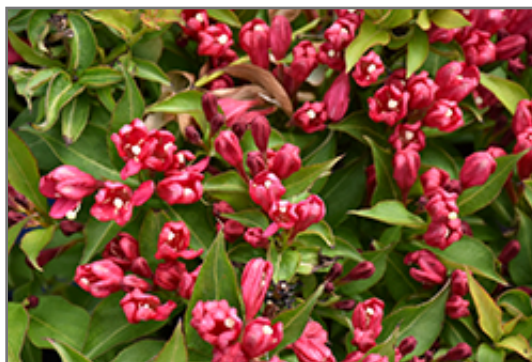

Ornamental Features

Crimson Kisses Weigela is clothed in stunning clusters of crimson trumpet-shaped flowers with white throats along the branches from late spring to mid summer. It has forest green deciduous foliage. The pointy leaves do not develop any appreciable fall colour.

Landscape Attributes

Crimson Kisses Weigela is a multi-stemmed deciduous shrub with a mounded form. Its average texture blends into the landscape, but can be balanced by one or two finer or coarser trees or shrubs for an effective composition.

This shrub will require occasional maintenance and upkeep, and should only be pruned after flowering to avoid removing any of the current season's flowers. It is a good choice for attracting hummingbirds to your yard. It has no significant negative characteristics.

Crimson Kisses Weigela is recommended for the following landscape applications;

- Accent
- Mass Planting
- Hedges/Screening
- General Garden Use

Planting & Growing

Crimson Kisses Weigela will grow to be about 32 inches tall at maturity, with a spread of 32 inches. It has a low canopy. It grows at a medium rate, and under ideal conditions can be expected to live for approximately 30 years.

Crimson Kisses Weigela flowers
Photo courtesy of NetPS Plant Finder